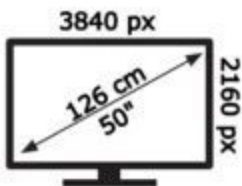

ENERGY

TOSHIBA

50UA3D63DG

54 kWh/1000h

ABCDEF **G**

101 kWh/1000h

2019/2013

50637987